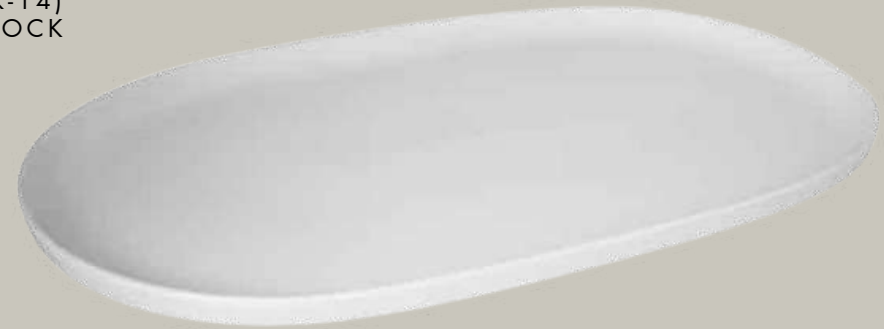

TEA POT
R20.00

(CROCK-5)
2 IN STOCK

SUGAR BOWL
R10.00

(CROCK-7)

**STRAIGHT RIM
DINNER PLATE**
R13.00

(CROCK-11)

**STRAIGHT RIM
SIDE PLATE**
R10.00

(CROCK-13)

**DESSERT BOWL
SMALL**
R2.80

(CROCK-10)

**LARGE OVAL
PLATTER 50CM**
R50.00

(CROCK-14)
1 IN STOCK

WHITE SALAD BOWL 29CM D
R25.00

(CROCK-15)
4 IN STOCK

**RECTANGULAR
PLATTER**
35CM X 25CM
R45.00

(CROCK-16)
4 IN STOCK