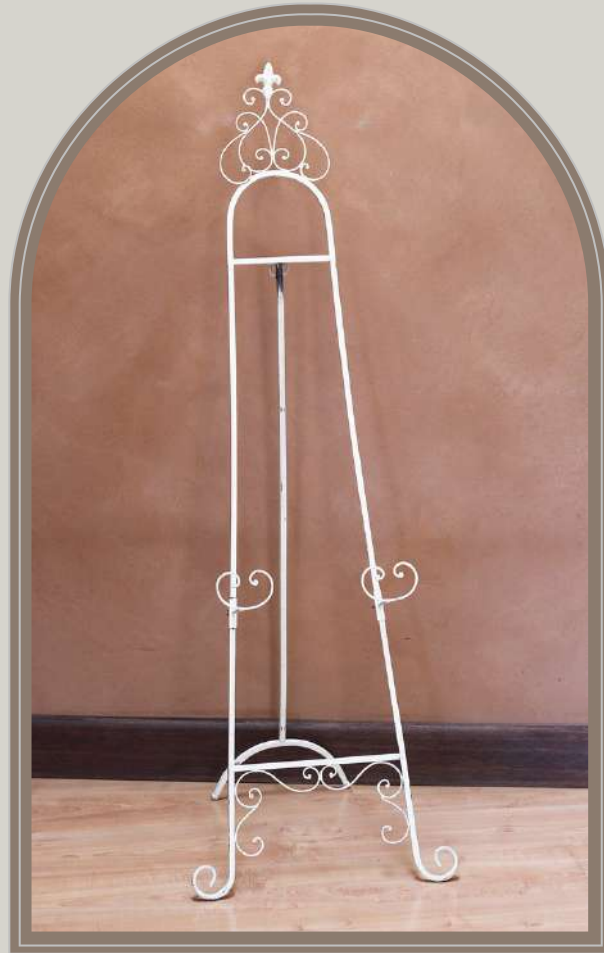

**WOODEN BOX
(TOP)
R25.00**

(BVV-50)
13CM X 27.5CM X 7.5CM H

**WOODEN BOX
(MIDDLE)
R25.00**

(BVV-52)
13CM X 40CM X 7.5CM H

**WOODEN BOX
(BOTTOM)
R35.00**

(BVV-51)
16CM X 52.5CM X 7.5CM H

**WHITE POSTBOX
R100.00**

(MISC-23)
1 IN STOCK

**WHITE PARASOL
UMBRELLA
R20.00**

(MISC-41)
50 IN STOCK

**HEX GLASS RINGBOX
R90.00**

(MISC-42)
1 IN STOCK

EASEL GOLD
R150.00

(MISC-3)
170CM H
1 IN STOCK

EASEL CREAM
R140.00