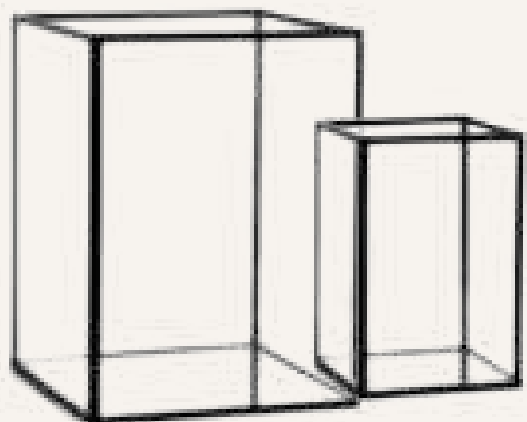

(CH-49)
8 IN STOCK

**BLACK SINGLE
SQUARE HURRICANE 10CM
R35.00**

(CH-51)
10CM X 10CM
20 IN STOCK

**BLACK SINGLE
SQUARE HURRICANE 12CM
R40.00**

(CH-52)
12CM X 12CM
20 IN STOCK

**BLACK SINGLE
SQUARE HURRICANE
R68.00**