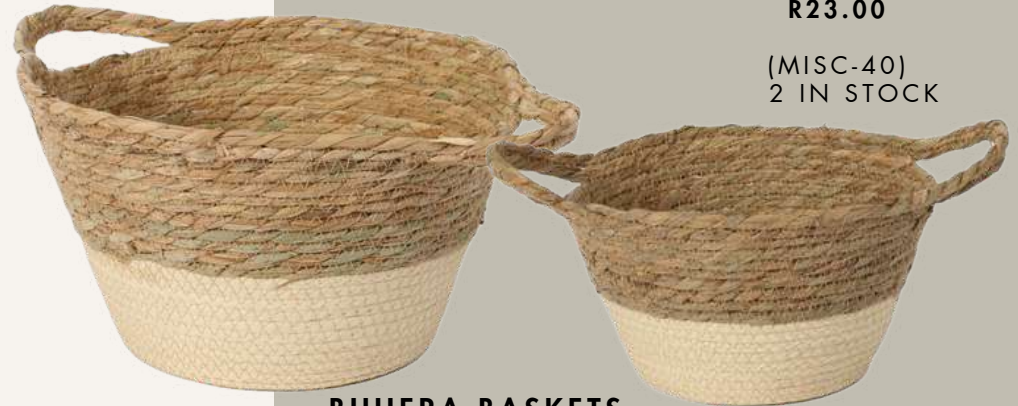

(TC-08)
2.8M X 4M L

**GREY TRIM BASKET
MEDIUM
R30.00**

(MISC-10)
2 IN STOCK

**GREY TRIM BASKET
SMALL
R25.00**

(MISC-9)
2 IN STOCK

**TWO TONE BASKET
MEDIUM
R25.00**

(MISC-45)
2 IN STOCK

**TWO TONE BASKET
SMALL
R23.00**

(MISC-40)
2 IN STOCK

**BUHERA BASKETS
R90.00**

(MISC-8)
40CM H
1 IN STOCK

**MEDIUM WOVEN
BASKET
R70.00**

(MISC-5)
2 IN STOCK

**STANDING BASKET
PLANTER
R25.00**

(MISC-4)
2 IN STOCK

**BUHERA BASKETS
R80.00**