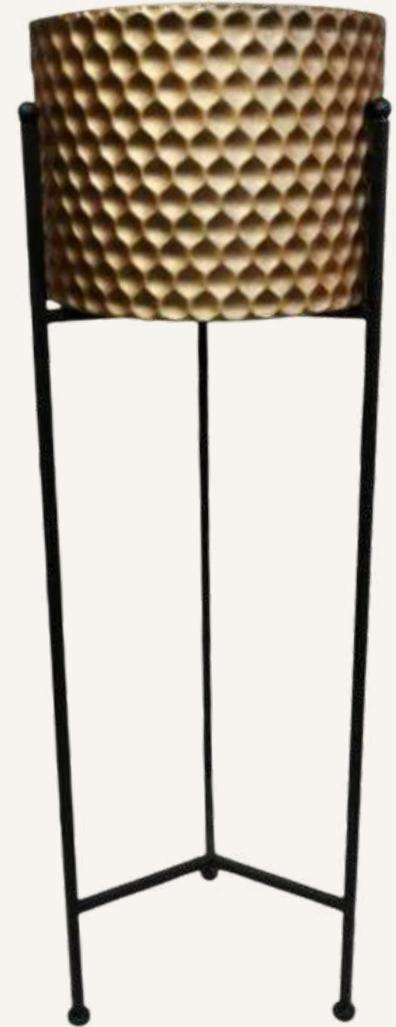

(BVV-19)
11.5 X 17.5CM H
19 IN STOCK

**OVAL BOWL WITH HANDLES
R50.00**

(BVV-6)
16CM W X 40CM L X 15.5CM
3 IN STOCK

**ROUND BOWL WITH
HANDLES
R50.00**

(BVV-7)
33CM X 17CM H
20 IN STOCK

**EMBOSSED BOWL
R60.00**

(BVV-5)
32CM X 21 H
20 IN STOCK

**DOTTED BOWL LARGE
R40.00**

(BVV-4)
25CM X 13CM H
20 IN STOCK

**DOTTED BOWL SMALL
R20.00**

(BVV-2)
15.5CM X 10CM H
20 IN STOCK

**DOTTED BOWL MEDIUM
R30.00**

(BVV-3)
20.5CM X 12.5CM H
20 IN STOCK

**GLASS BALL CANDLE
HOLDER SMALL**
R18.00

(CH-38)
20 IN STOCK

**GLASS BALL CANDLE
HOLDER MEDIUM**
R20.00

(CH-37)
20 IN STOCK

**GLASS BALL CANDLE
HOLDER LARGE**
R35.00

(CH-41)
2 IN STOCK

**ELEGANT CLEAR
GLASS CANDLESTICK**
R15.00