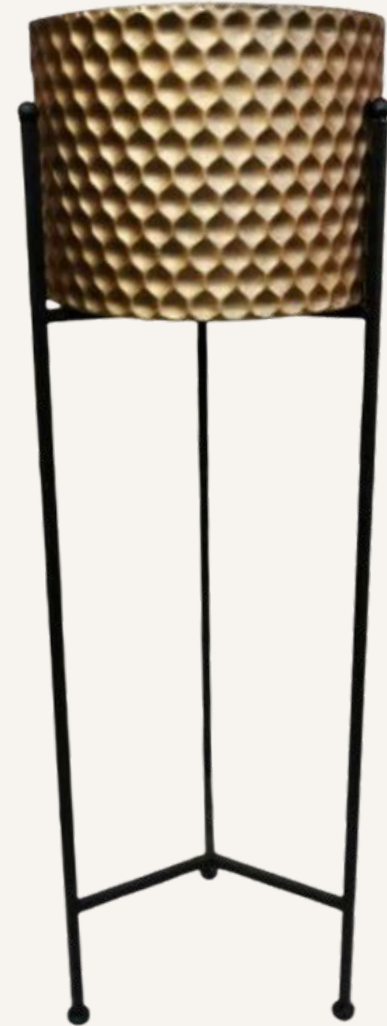

(BVV-19)
11.5 X 17.5CM H
19 IN STOCK

**OVAL BOWL WITH HANDLES
R50.00**

(BVV-6)
16CM W X 40CM L X 15.5CM
3 IN STOCK

**ROUND BOWL WITH
HANDLES
R50.00**

(BVV-7)
33CM X 17CM H
20 IN STOCK

**EMBOSSED BOWL
R60.00**

(BVV-5)
32CM X 21 H
20 IN STOCK

**DOTTED BOWL LARGE
R40.00**

(BVV-4)
25CM X 13CM H
20 IN STOCK

**DOTTED BOWL SMALL
R20.00**

(BVV-2)
15.5CM X 10CM H
20 IN STOCK

**DOTTED BOWL MEDIUM
R30.00**

(BVV-3)
20.5CM X 12.5CM H
20 IN STOCK

**GLASS BALL CANDLE
HOLDER SMALL**
R18.00

(CH-38)
20 IN STOCK

**GLASS BALL CANDLE
HOLDER MEDIUM**
R20.00

(CH-37)
20 IN STOCK

**GLASS BALL CANDLE
HOLDER LARGE**
R35.00

(CH-41)
2 IN STOCK

**ELEGANT CLEAR
GLASS CANDLESTICK**
R15.00