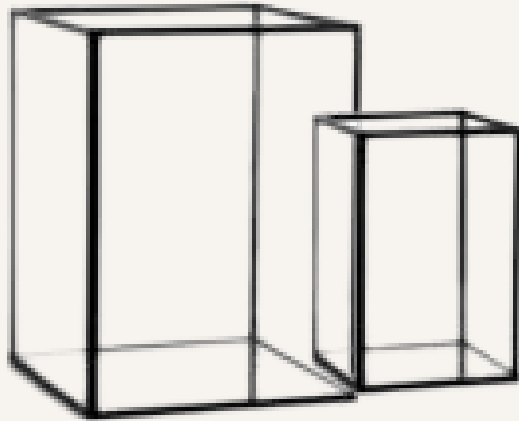

**BLACK SINGLE
SQUARE HURRICANE 10CM
R35.00**

(CH-51)
10CM X 10CM
20 IN STOCK

**BLACK SINGLE
SQUARE HURRICANE 12CM
R40.00**

(CH-52)
12CM X 12CM
20 IN STOCK