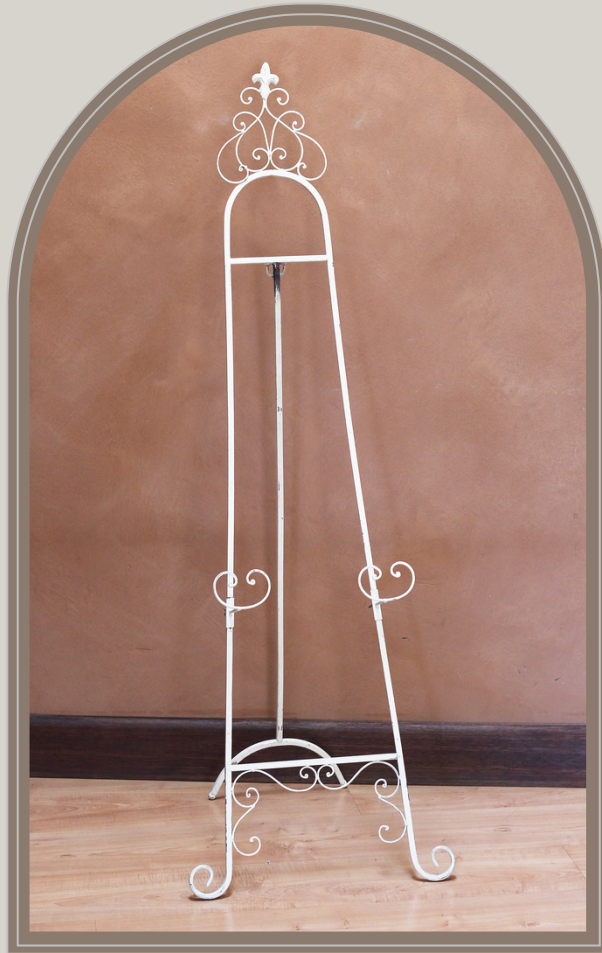

(MISC-16)
27.5CM X 41CM X
16CM H
2 IN STOCK

WOODEN BOX (TOP)
R25.00

(BVV-50)
13CM X 27.5CM X 7.5CM H

WOODEN BOX (MIDDLE)
R25.00

(BVV-52)
13CM X 40CM X 7.5CM H

WOODEN BOX (BOTTOM)
R35.00

(BVV-51)
16CM X 52.5CM X 7.5CM H

WHITE POSTBOX
R100.00

(MISC-23)
1 IN STOCK

WHITE PARASOL UMBRELLA
R20.00

(MISC-41)
50 IN STOCK

HEX GLASS RINGBOX
R90.00

(MISC-42)
1 IN STOCK

EASEL GOLD
R150.00

(MISC-3)
170CM H
1 IN STOCK

EASEL CREAM
R140.00

(MISC-01)
140CM H
1 IN STOCK

EASEL GREY
R150.00

(MISC-2)
170CM H
1 IN STOCK

GIANT JENGA
R145.00

(MISC-33)
1 IN STOCK

GIANT DOMINO
R145.00

(MISC-34)
1 IN STOCK