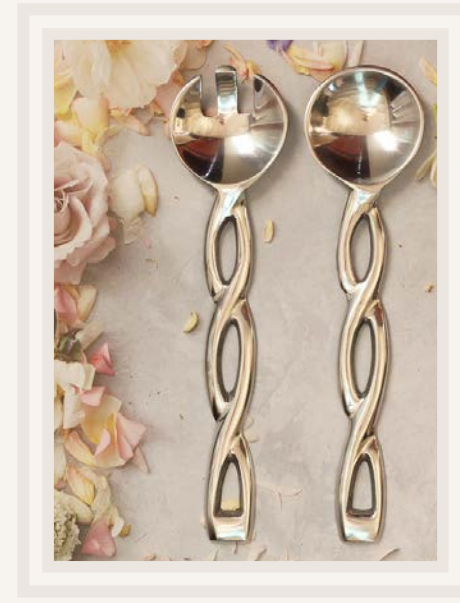

**SALAD
SERVING SET**
R30.00

(CUT-13)