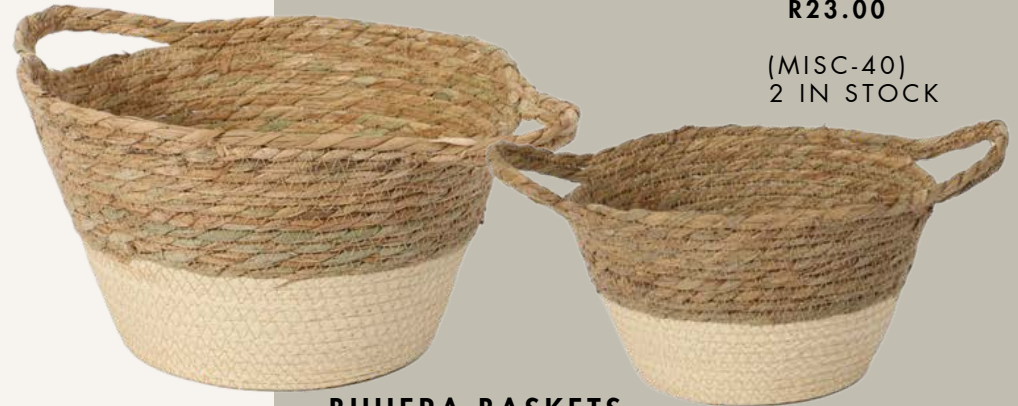

(MISC-9)
2 IN STOCK

**TWO TONE BASKET
MEDIUM
R25.00**

(MISC-45)
2 IN STOCK

**TWO TONE BASKET
SMALL
R23.00**

(MISC-40)
2 IN STOCK

**BUHERA BASKETS
R90.00**

(MISC-8)
40CM H
1 IN STOCK