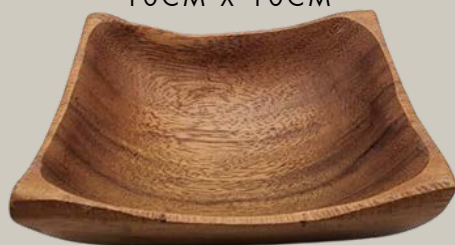

(CH-4)
11CM D

JAVA TRAY SMALL
R15.00

(CH-2)
17CM X 20CM L
7 IN STOCK

JAVA BOWL
R10.00

(CH-10)
8CM D
15 IN STOCK

**SQUARE WOODEN
COASTER**
R6.00

(CH-13)
10CM X 10CM

**JAVA TRAY
LARGE**
R18.00